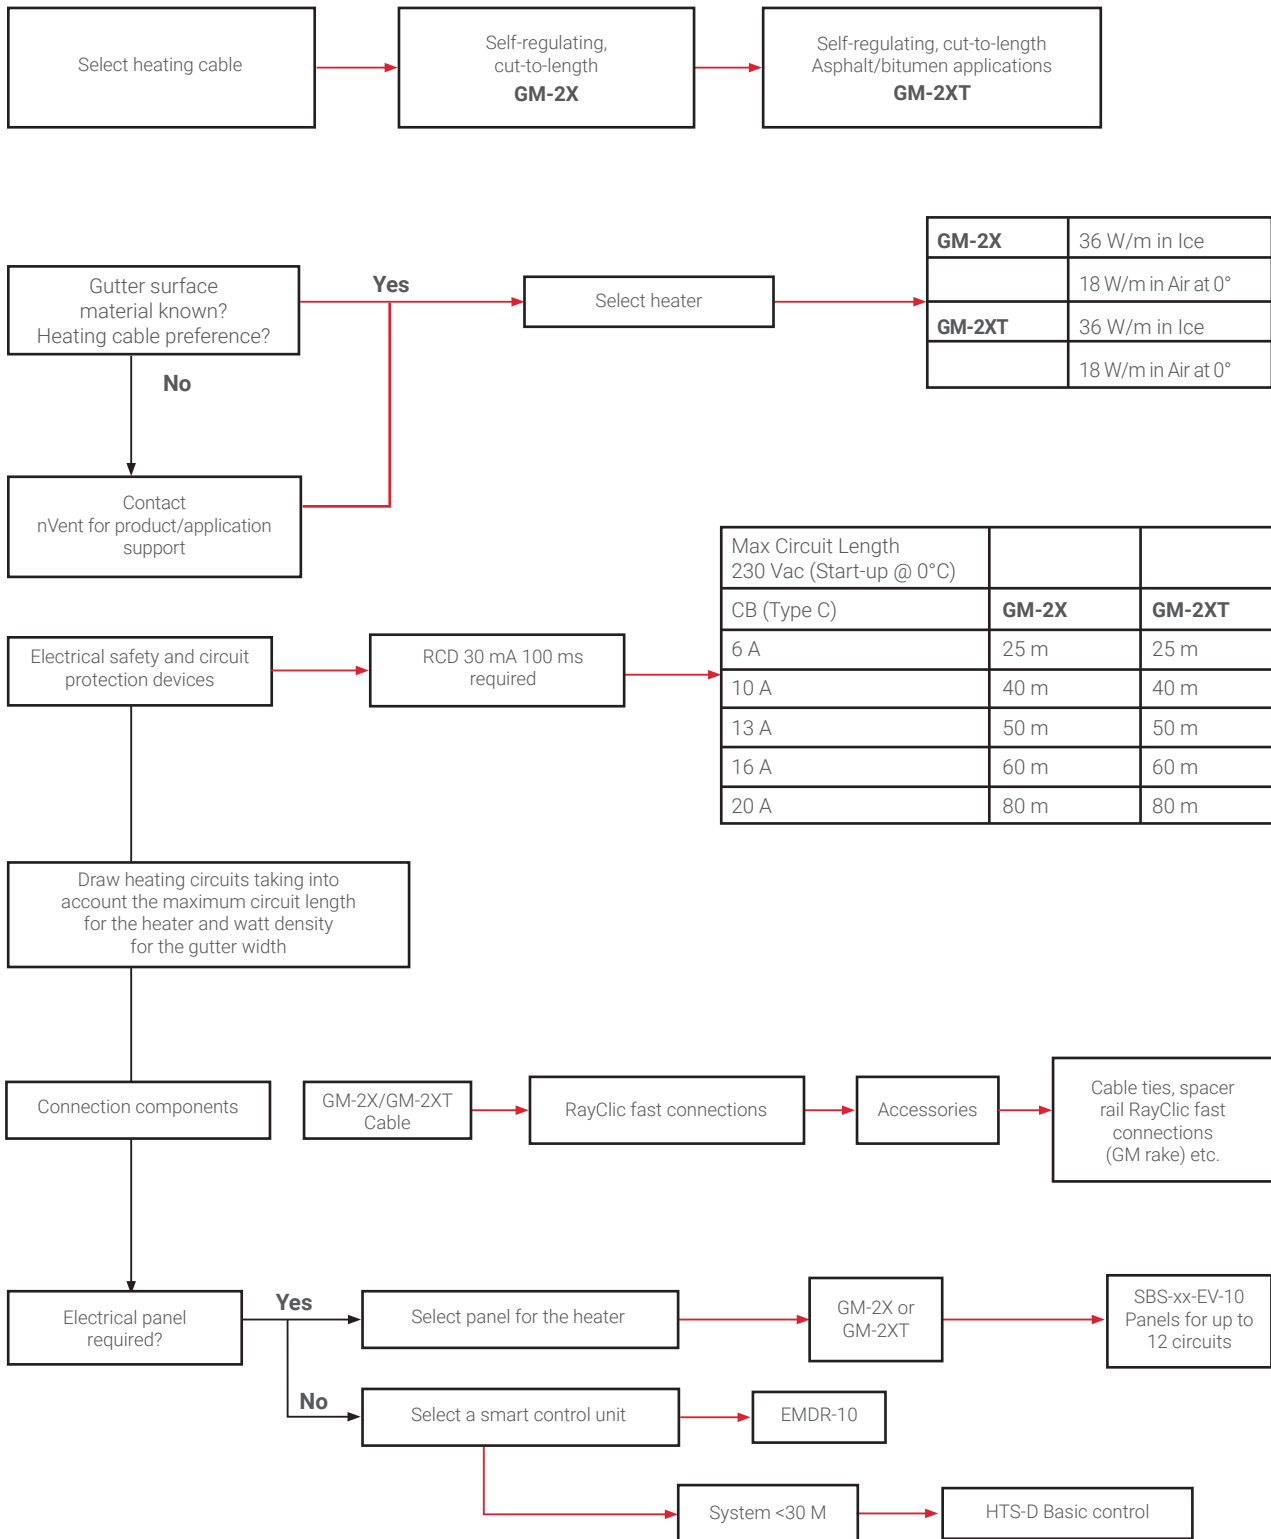

DESIGN OVERVIEW: SNOWMELTING FOR GUTTERS, ROOFS, DOWNPIPES